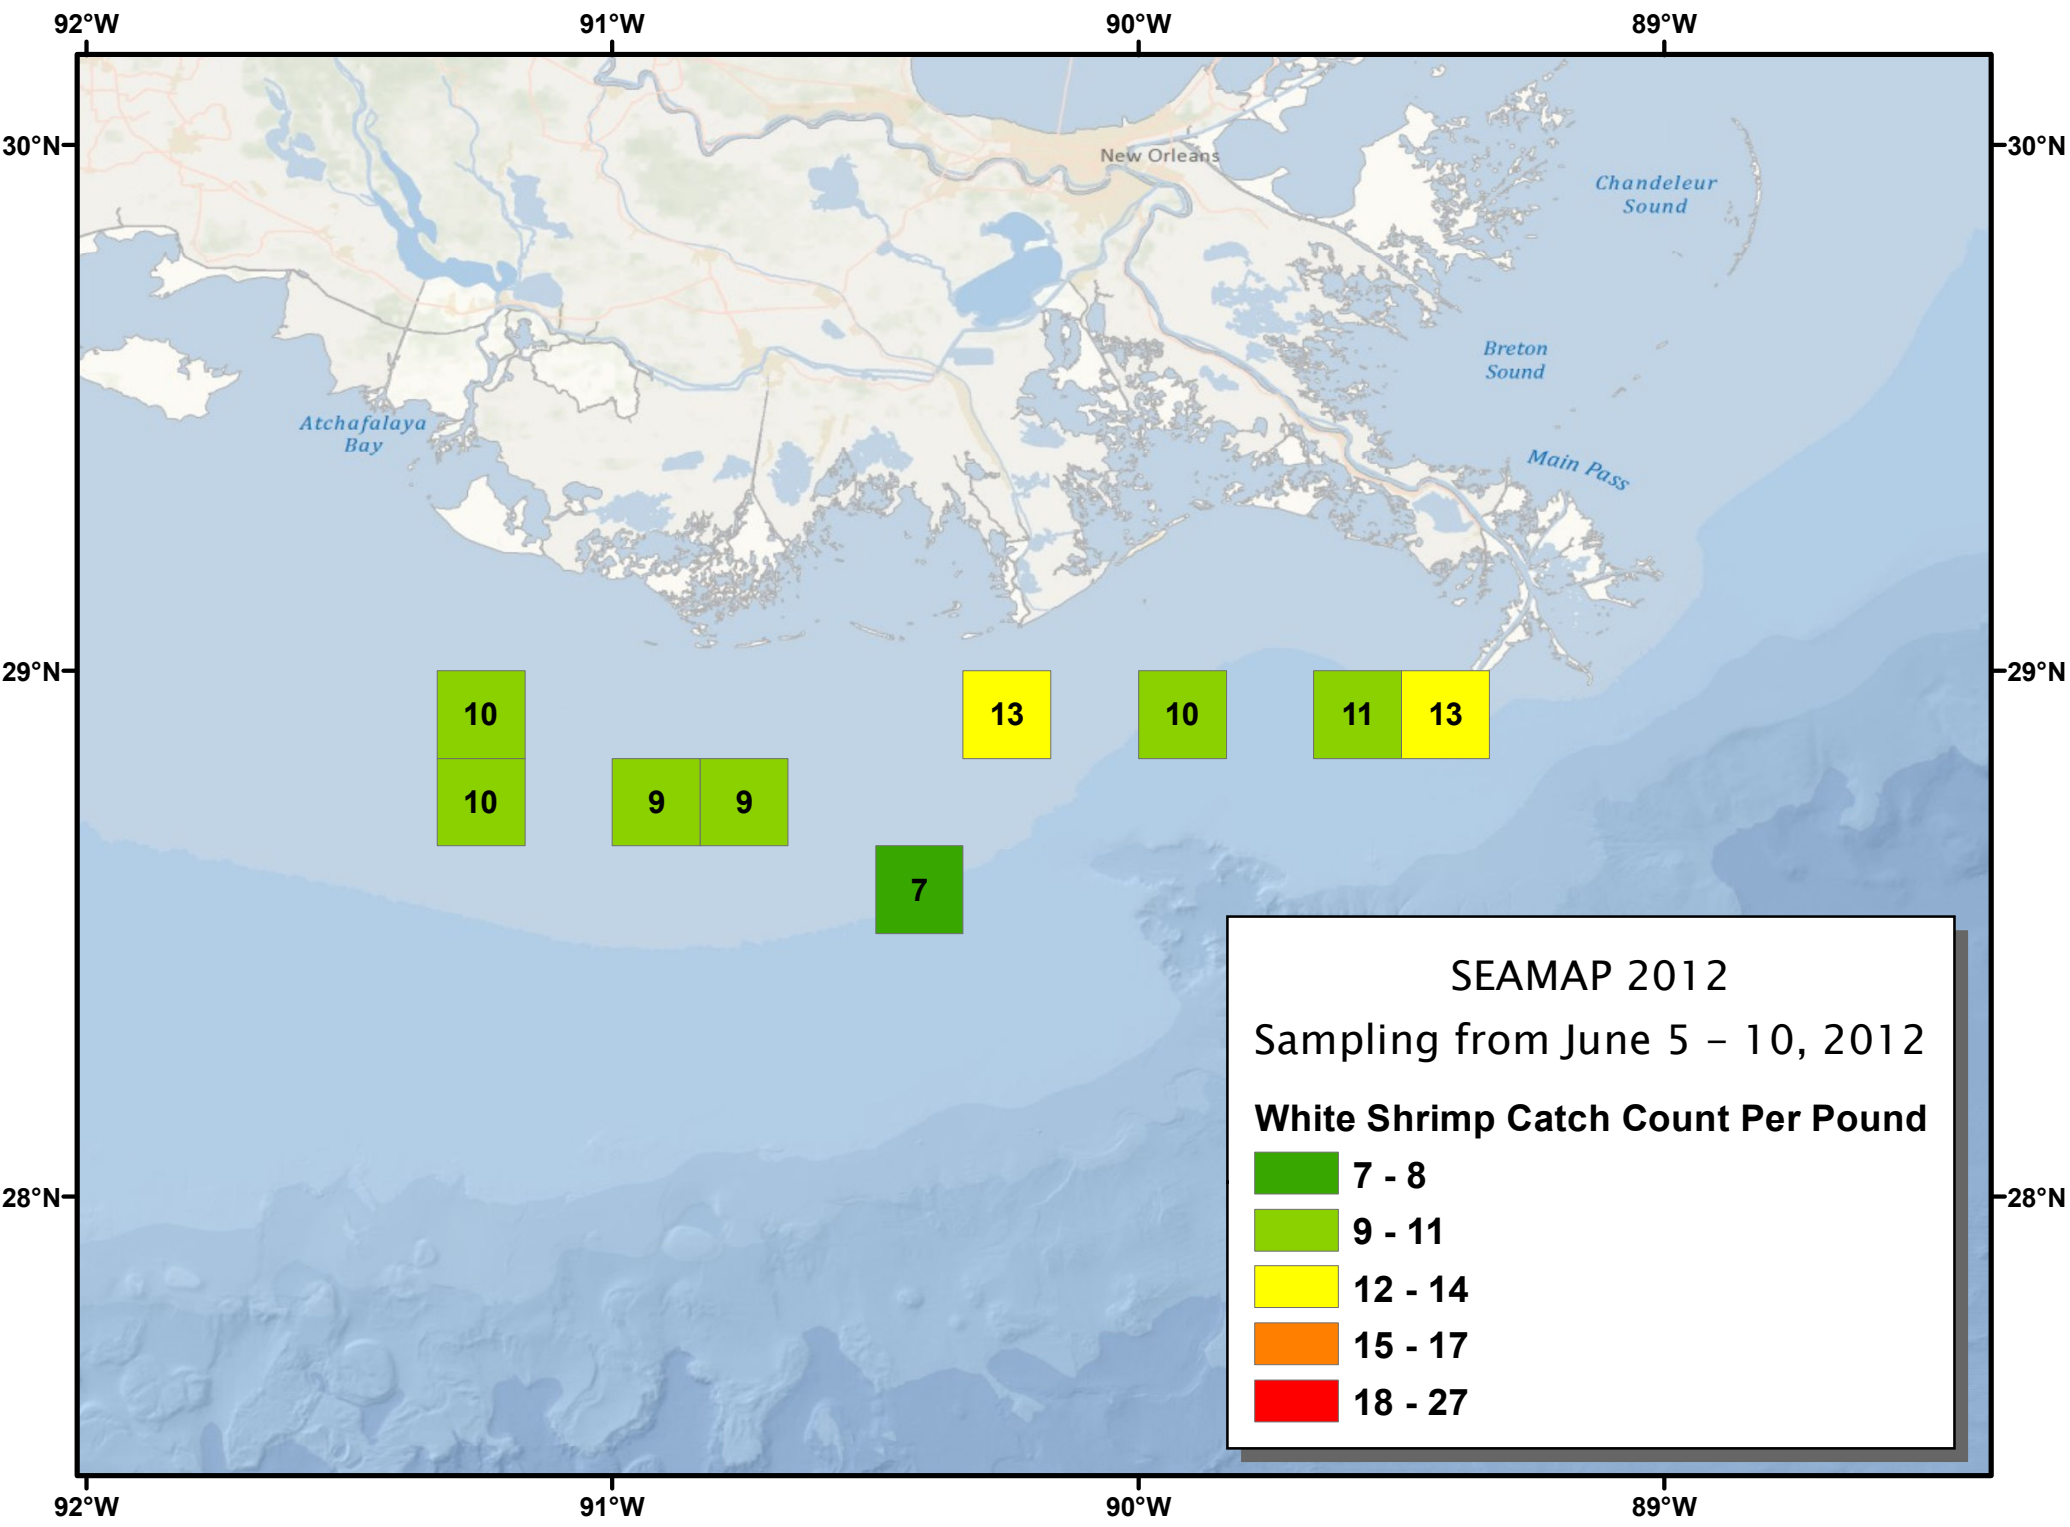

0.3 0.8 0.3  
7.4

0.5  
0.2 0.8

0.1 0.2

0.5

89.4 8.9  
35.5 18.9

6.5

9.1

2.0

**SEAMAP 2012**  
Sampling from June 5 – 10, 2012

**Pink Shrimp Catch Count Per Pound**

	17
	18 - 50