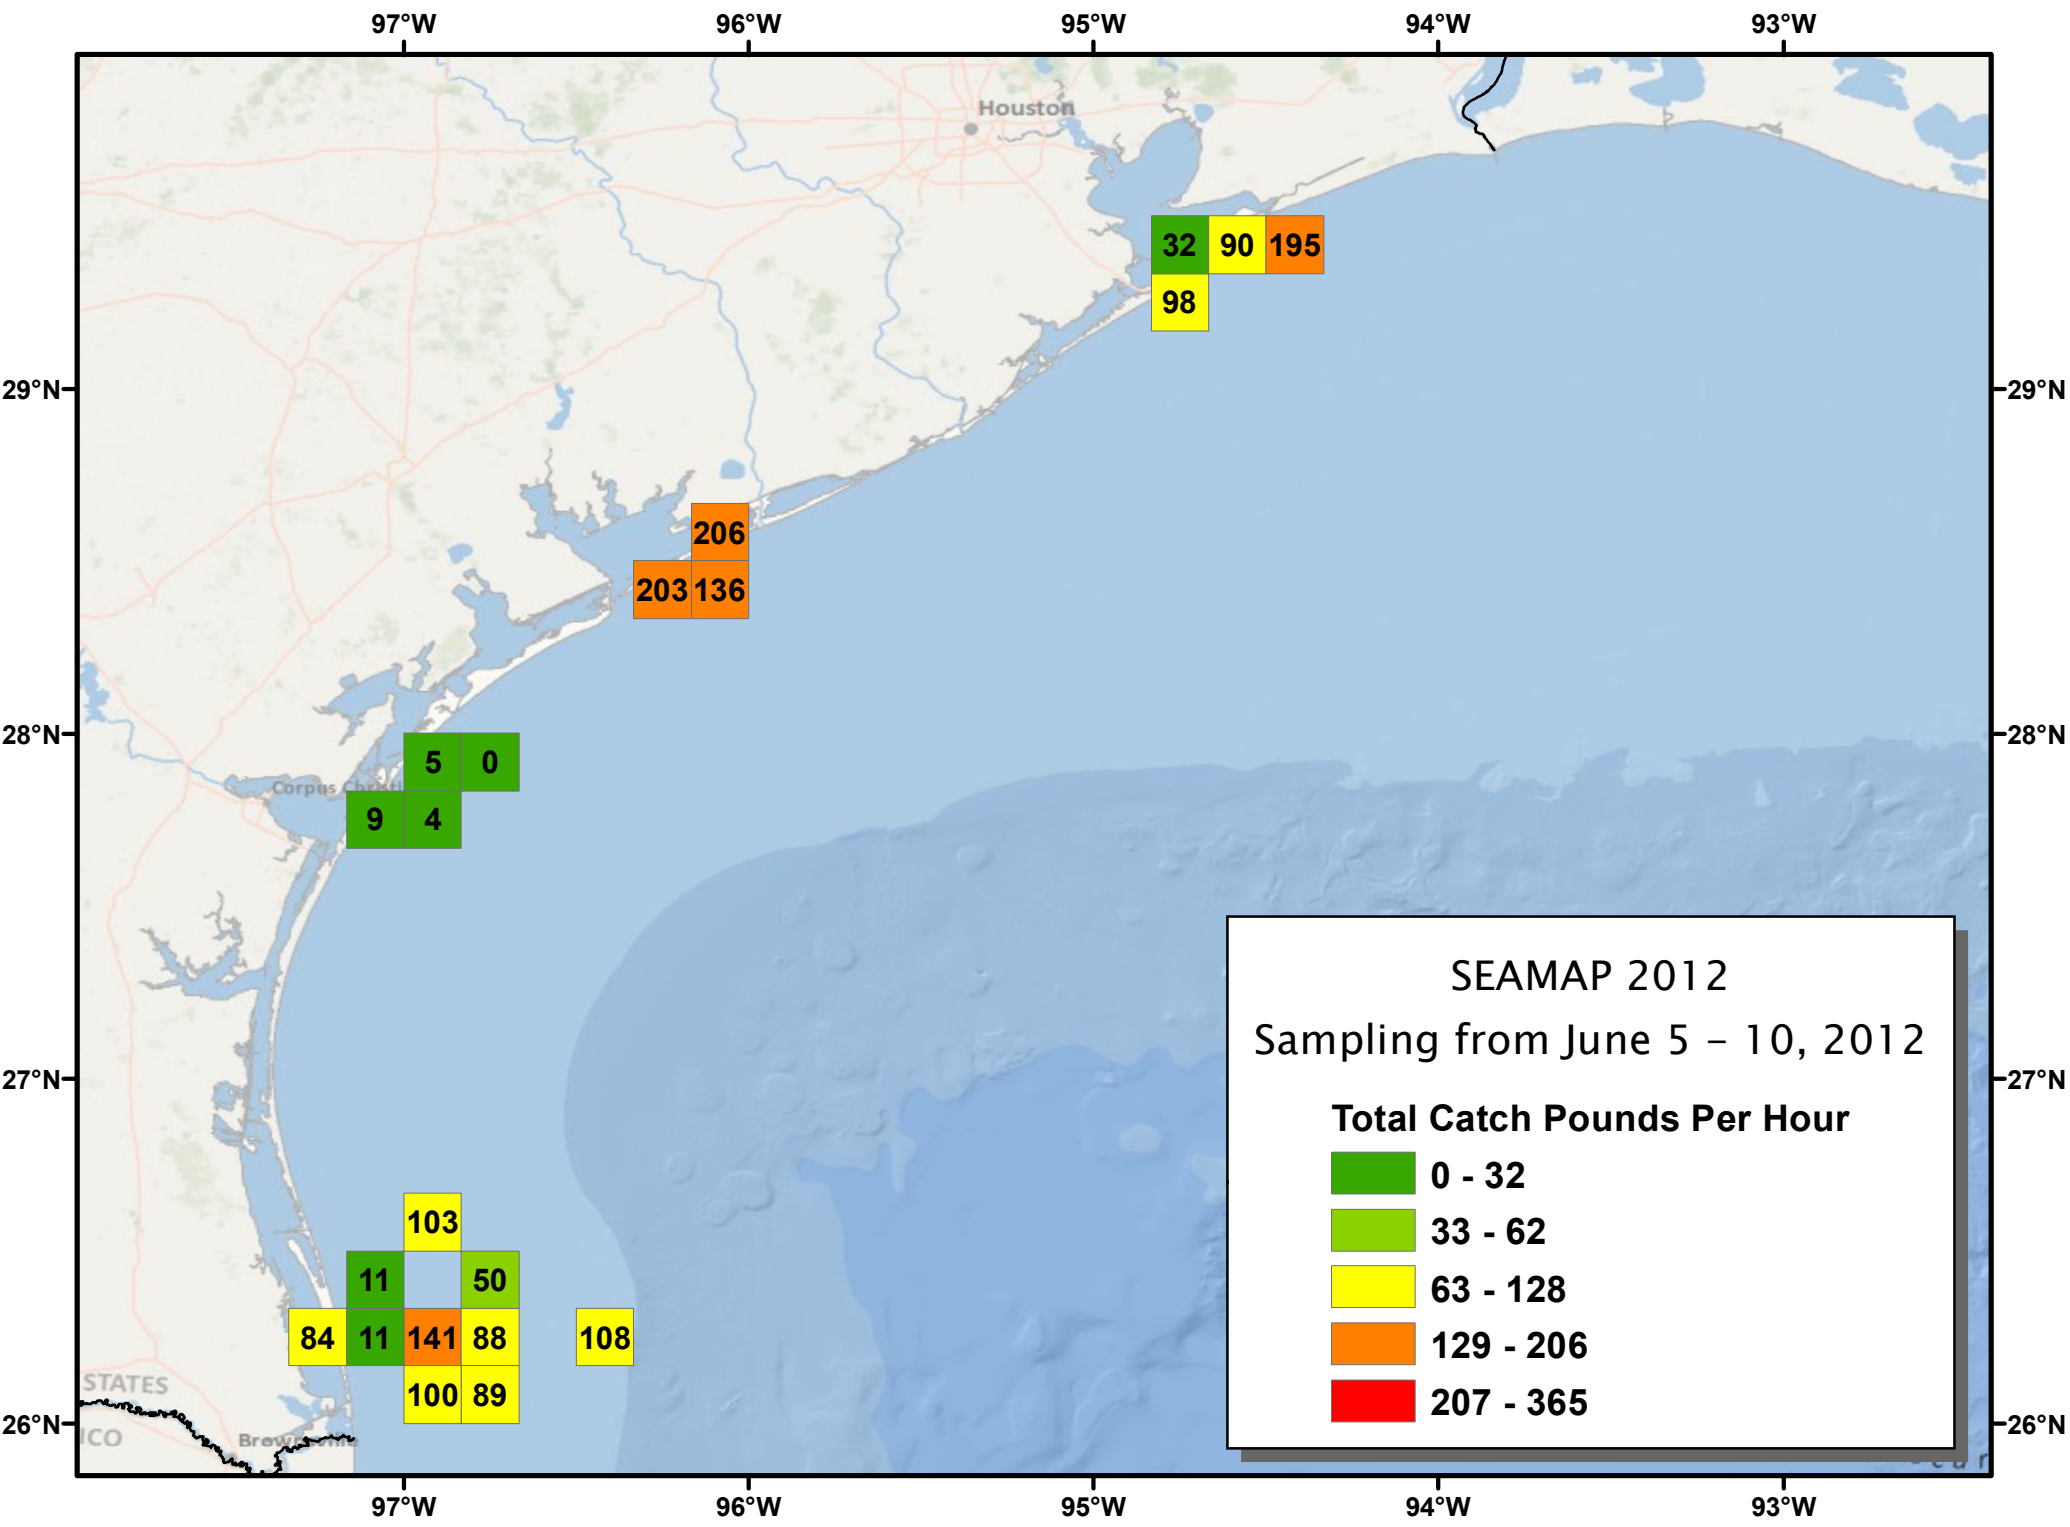

0.3 0.8 0.3  
7.4

0.5  
0.2 0.8

0.1 0.2

0.5

89.4 8.9  
35.5 18.9

6.5

9.1

2.0

**SEAMAP 2012**  
Sampling from June 5 – 10, 2012

**Pink Shrimp Catch Count Per Pound**

	17
	18 - 50