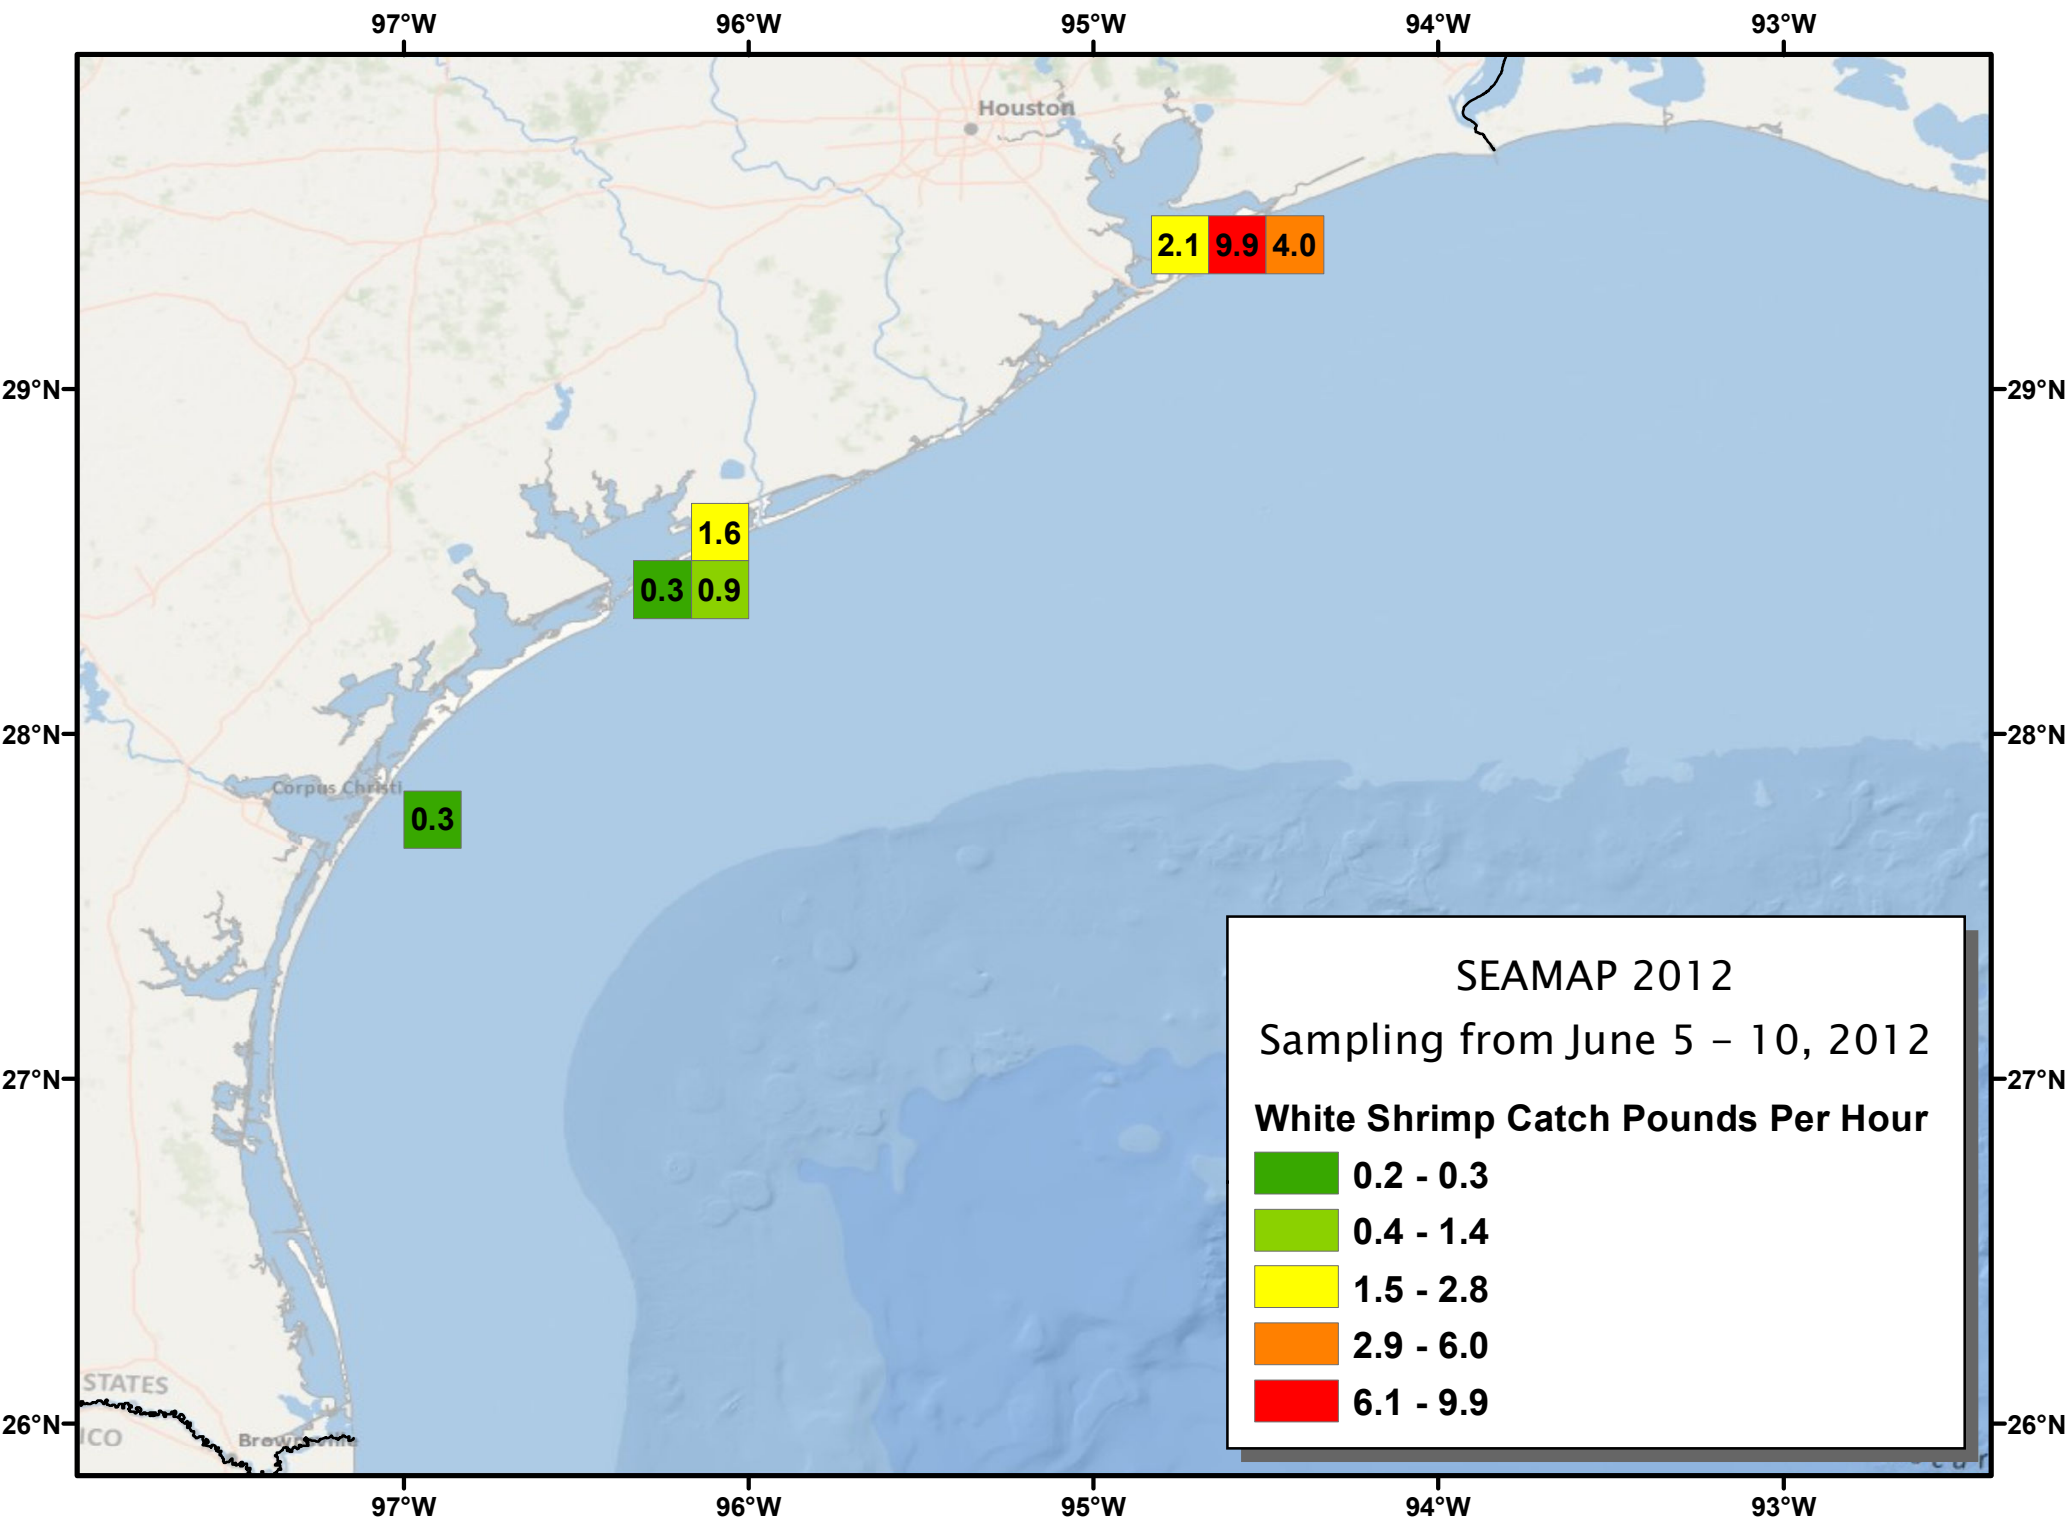

0.3 0.8 0.3  
7.4

0.5  
0.2 0.8

0.1 0.2

0.5

89.4 8.9  
35.5 18.9

6.5

9.1

2.0

**SEAMAP 2012**  
Sampling from June 5 – 10, 2012

**Pink Shrimp Catch Count Per Pound**

	17
	18 - 50