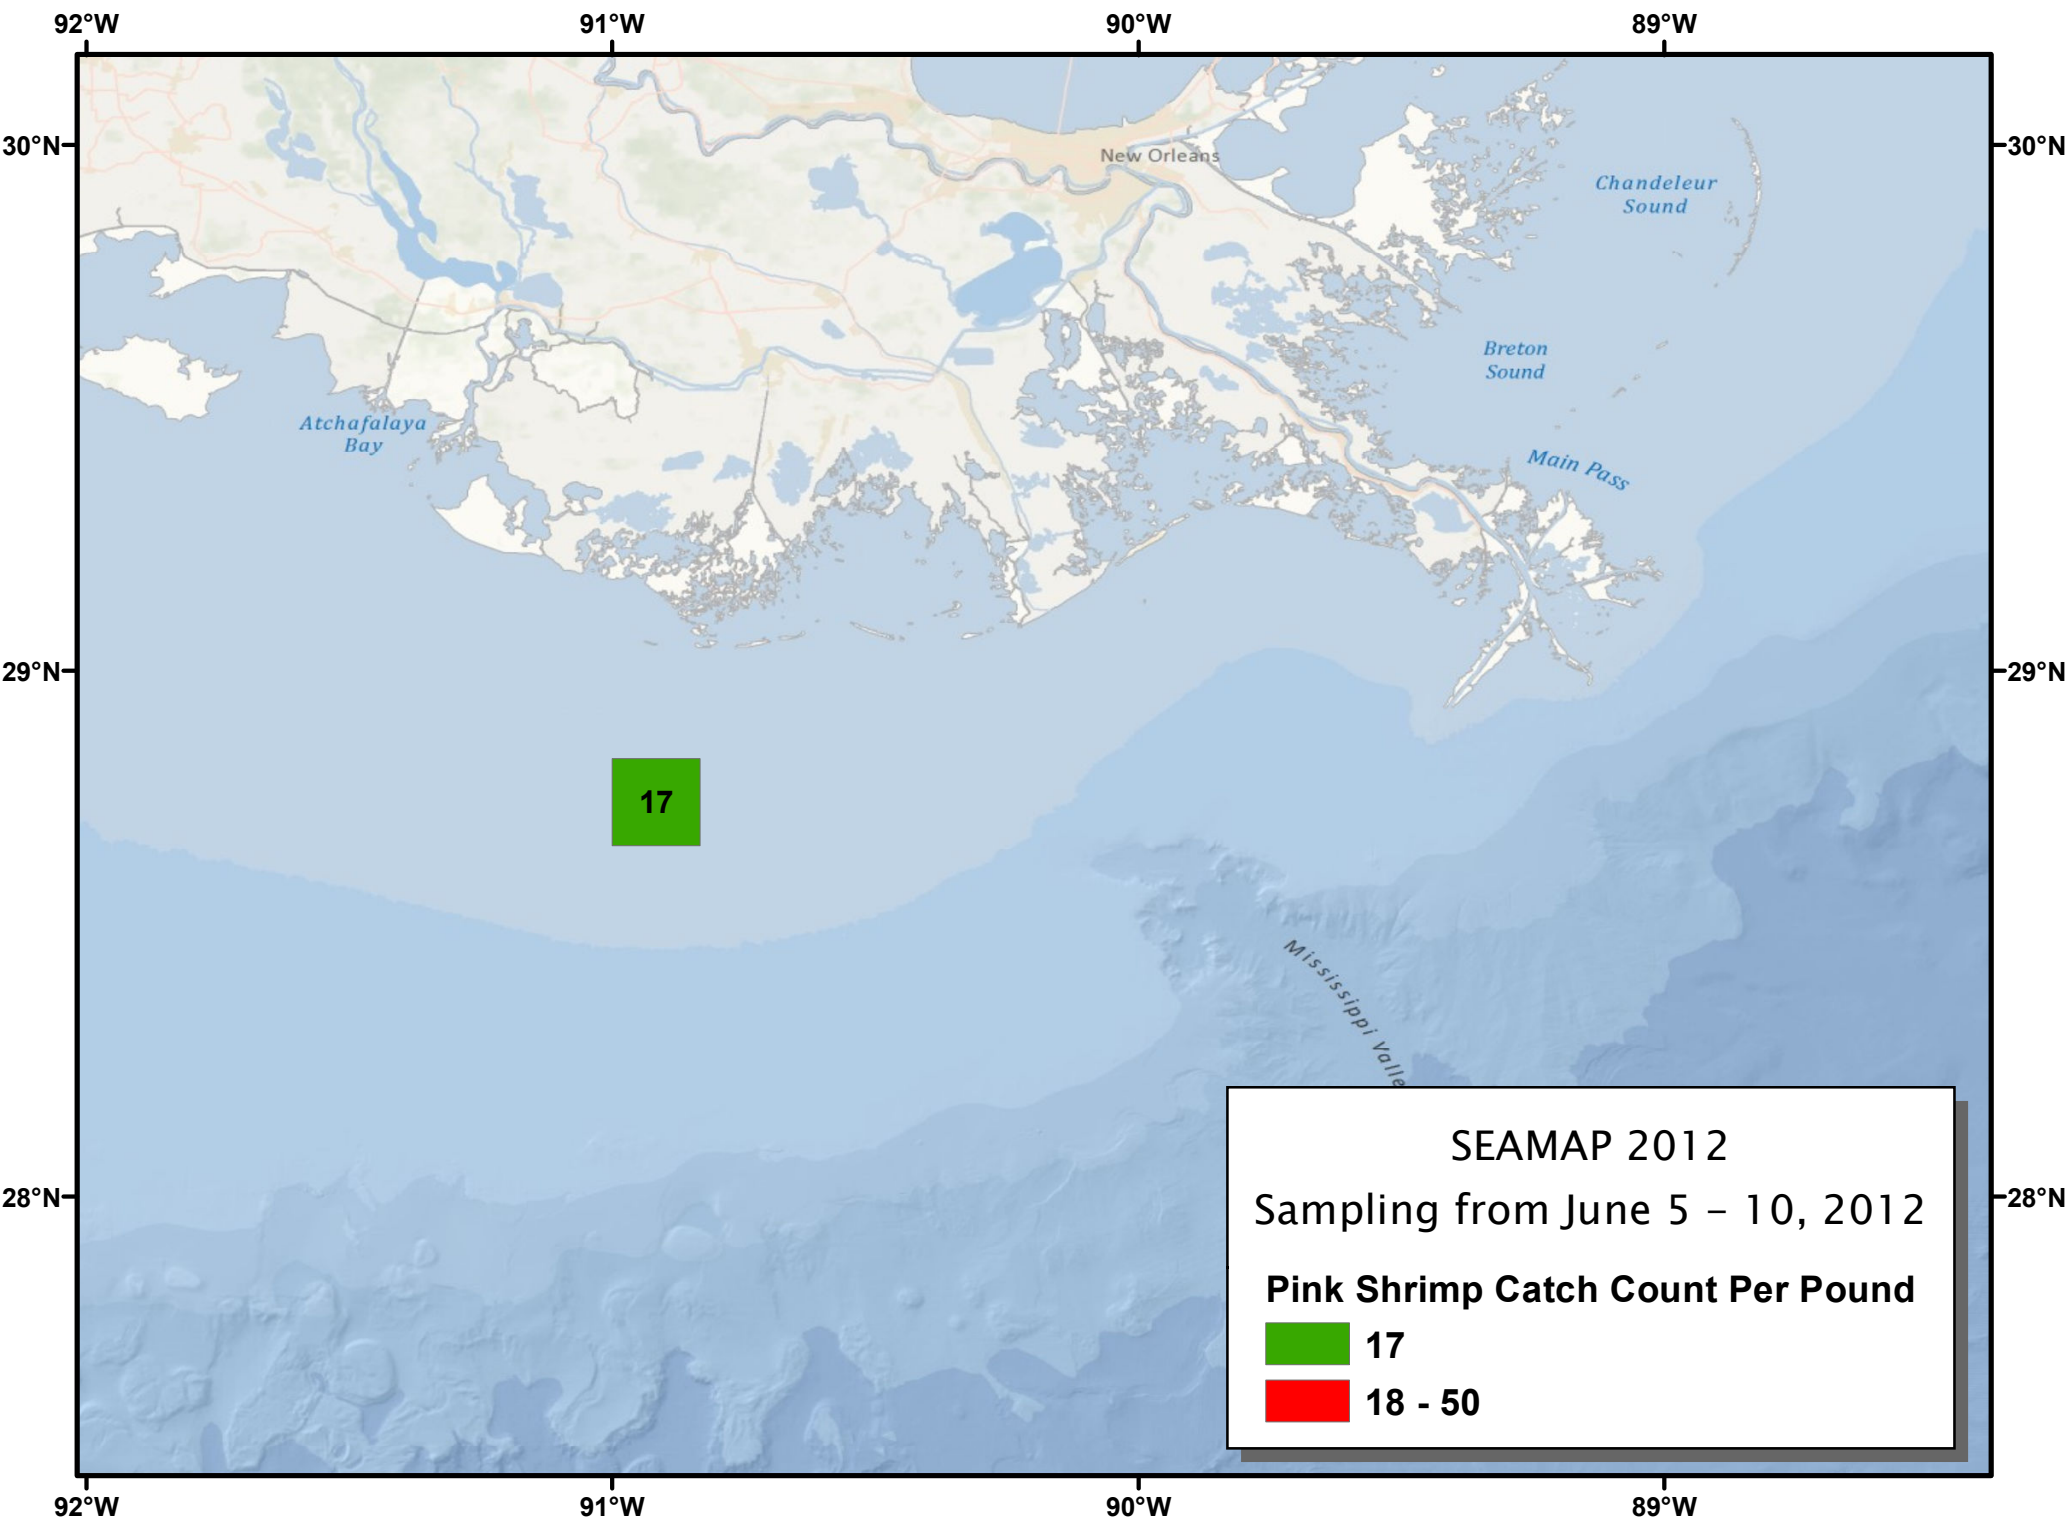

0.3 0.8 0.3  
7.4

0.5  
0.2 0.8

0.1 0.2

0.5

89.4 8.9  
35.5 18.9

6.5

9.1

2.0

**SEAMAP 2012**  
Sampling from June 5 – 10, 2012

**Pink Shrimp Catch Count Per Pound**

	17
	18 - 50