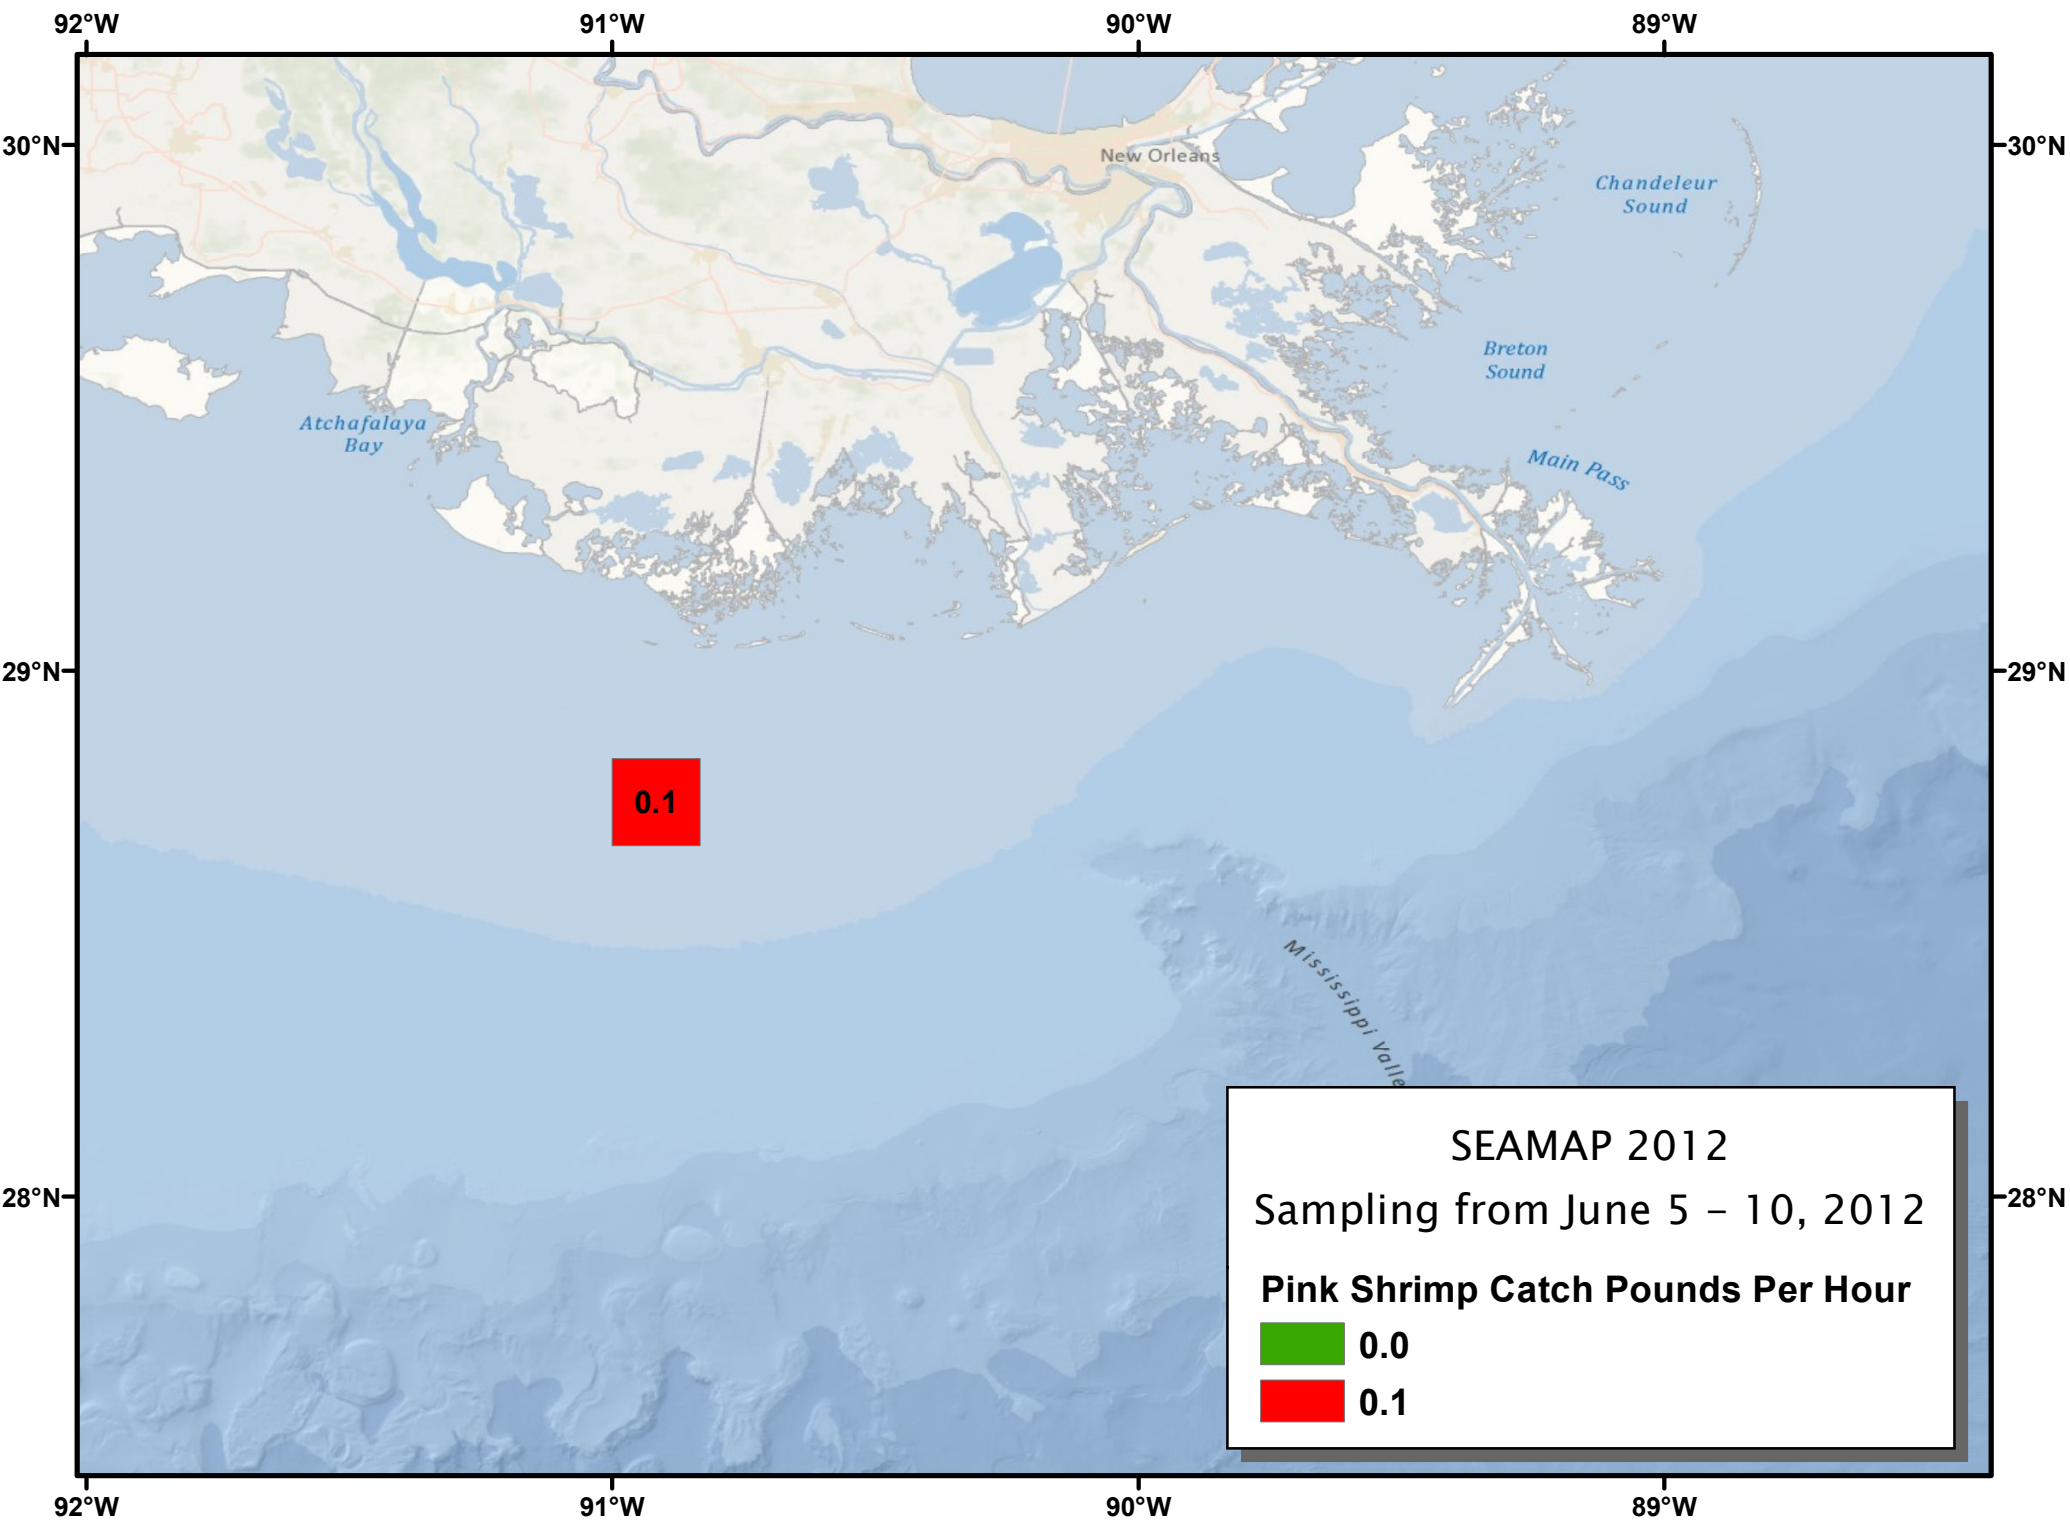

0.3 0.8 0.3  
7.4

0.5  
0.2 0.8

0.1 0.2

0.5

89.4 8.9  
35.5 18.9

6.5

9.1

2.0

**SEAMAP 2012**  
Sampling from June 5 – 10, 2012

**Pink Shrimp Catch Count Per Pound**

	17
	18 - 50