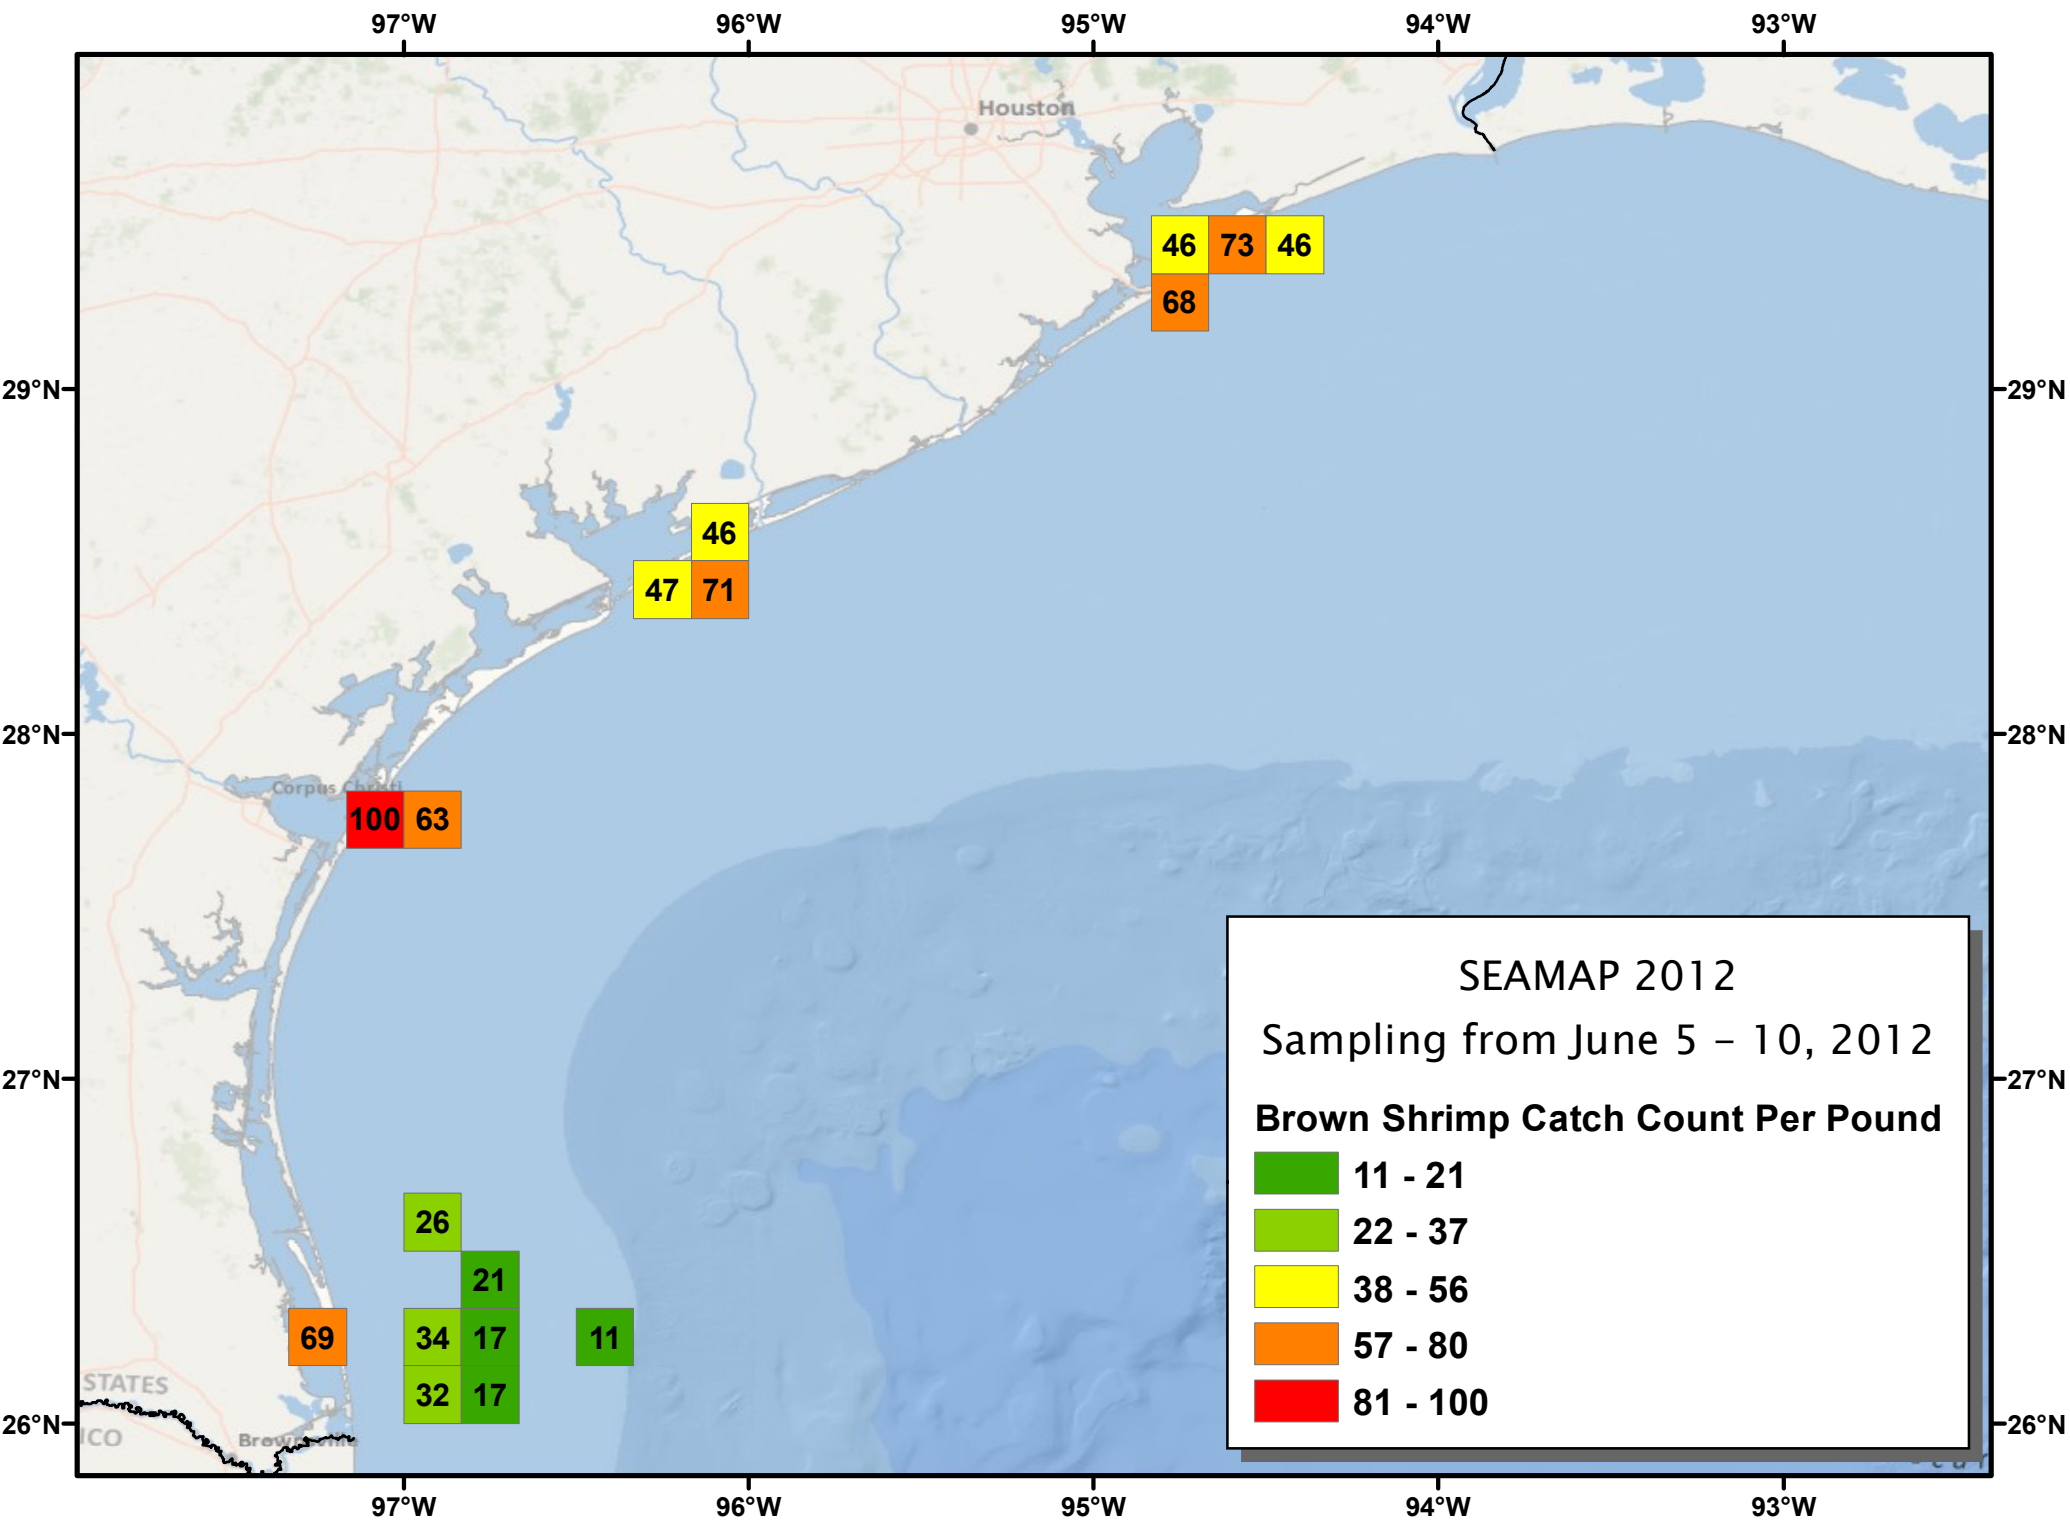

0.3 0.8 0.3  
7.4

0.5  
0.2 0.8

0.1 0.2

0.5

89.4 8.9  
35.5 18.9

6.5

9.1

2.0

**SEAMAP 2012**  
Sampling from June 5 – 10, 2012

**Pink Shrimp Catch Count Per Pound**

	17
	18 - 50