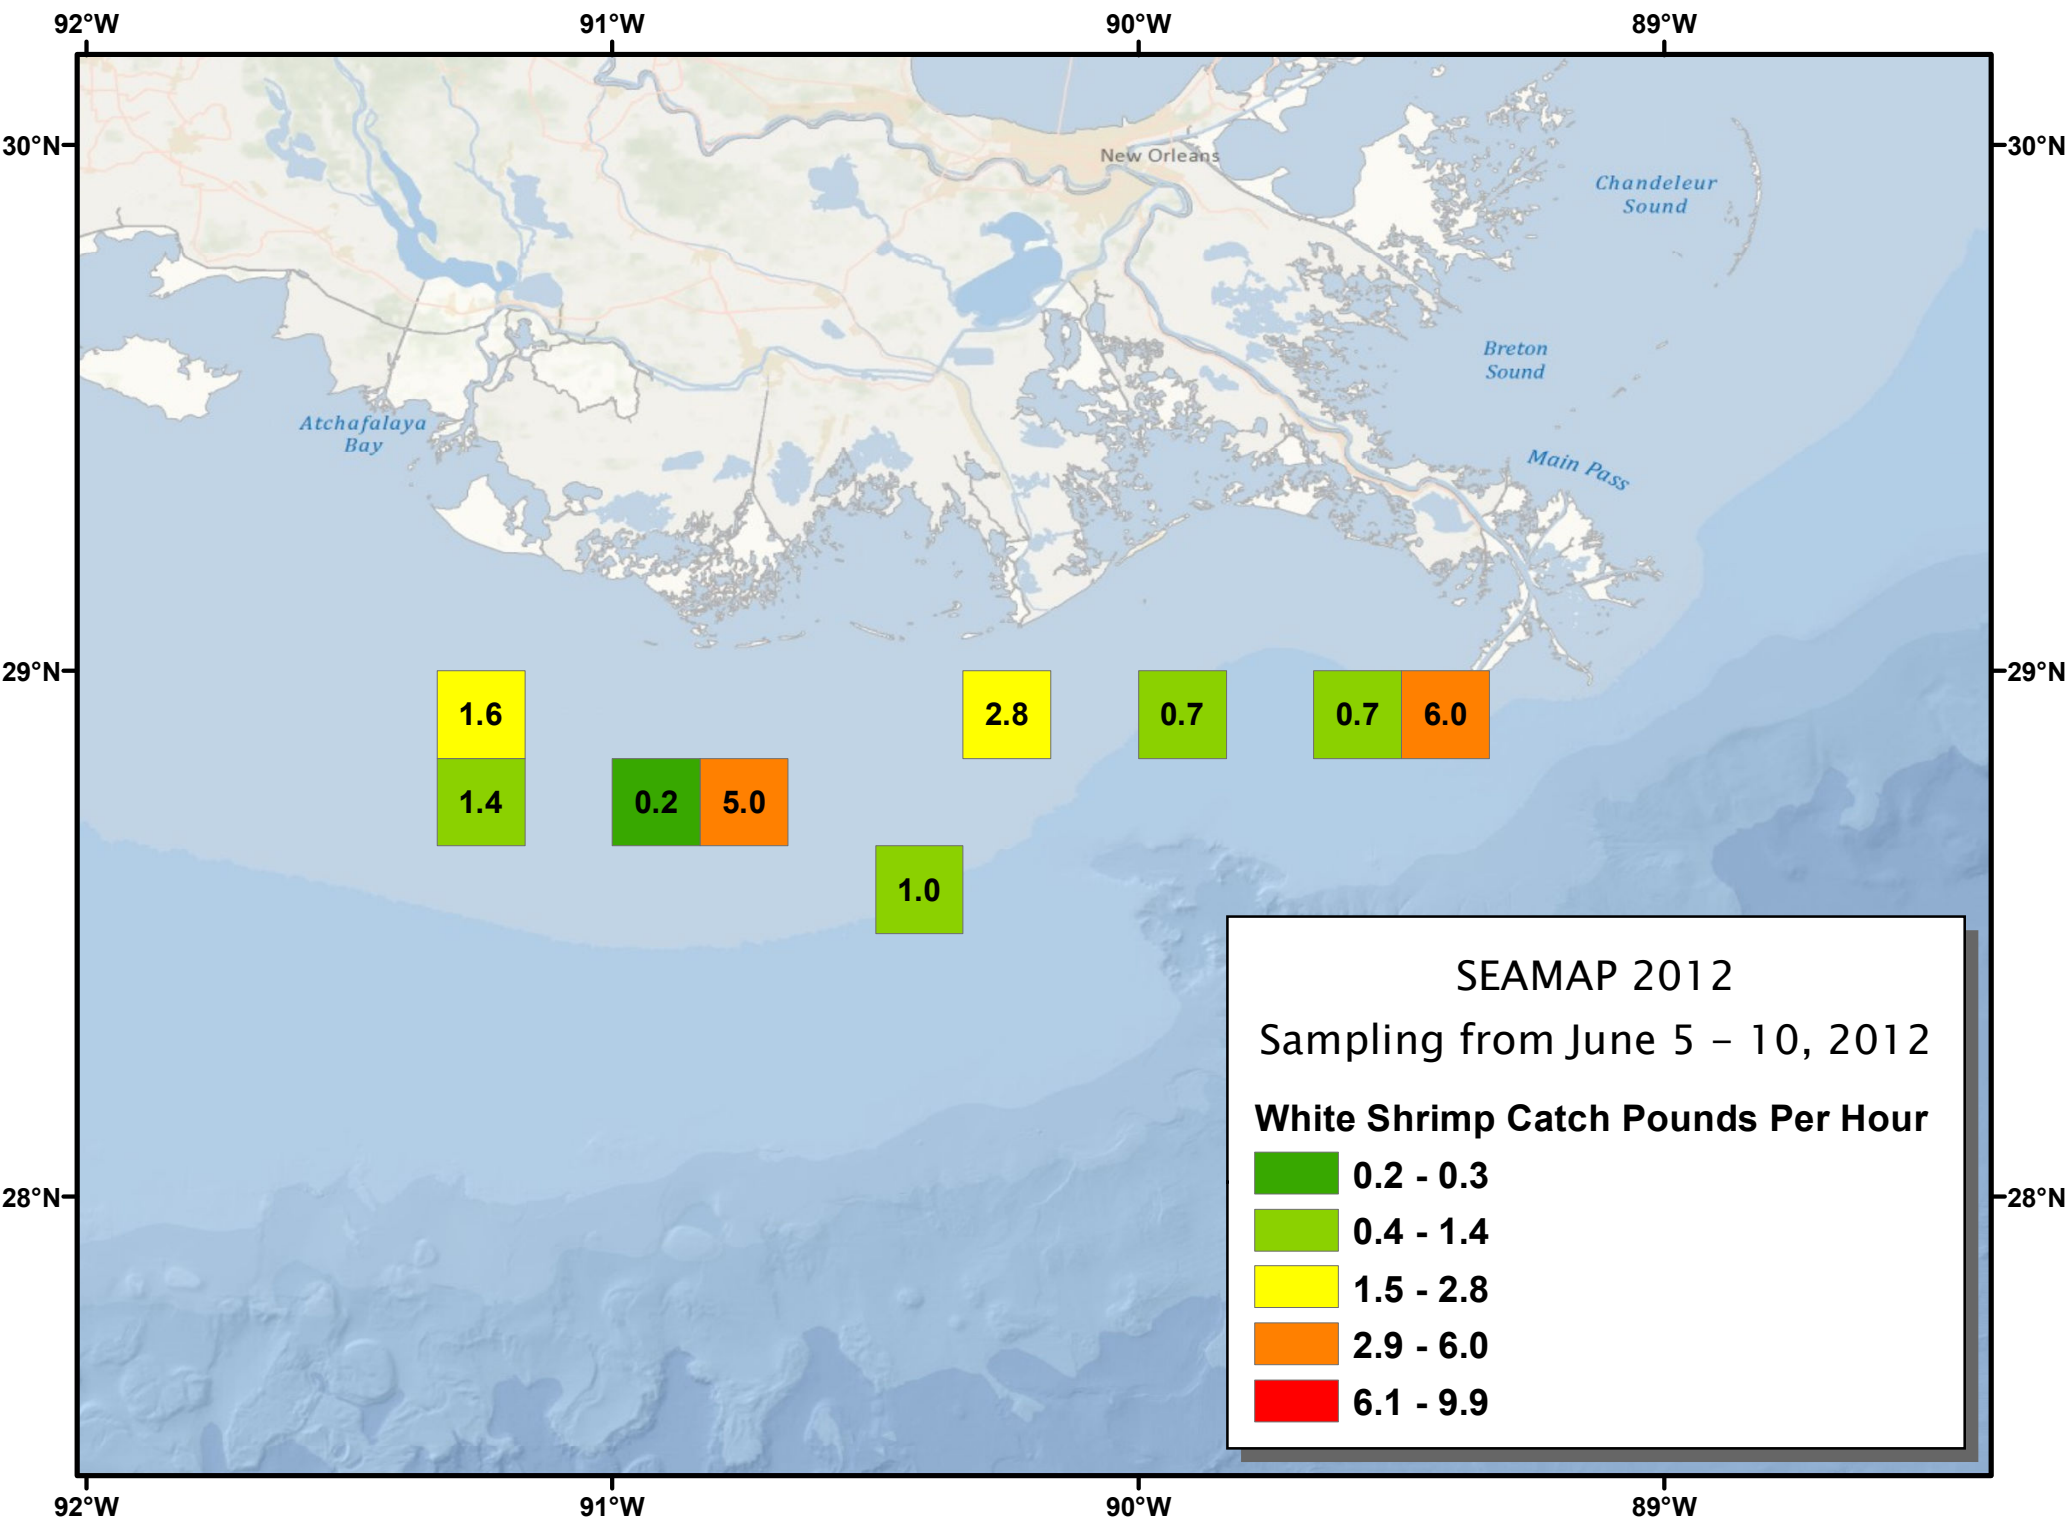

0.3 0.8 0.3  
7.4

0.5  
0.2 0.8

0.1 0.2

0.5

89.4 8.9  
35.5 18.9

6.5

9.1

2.0

**SEAMAP 2012**  
Sampling from June 5 – 10, 2012

**Pink Shrimp Catch Count Per Pound**

	17
	18 - 50