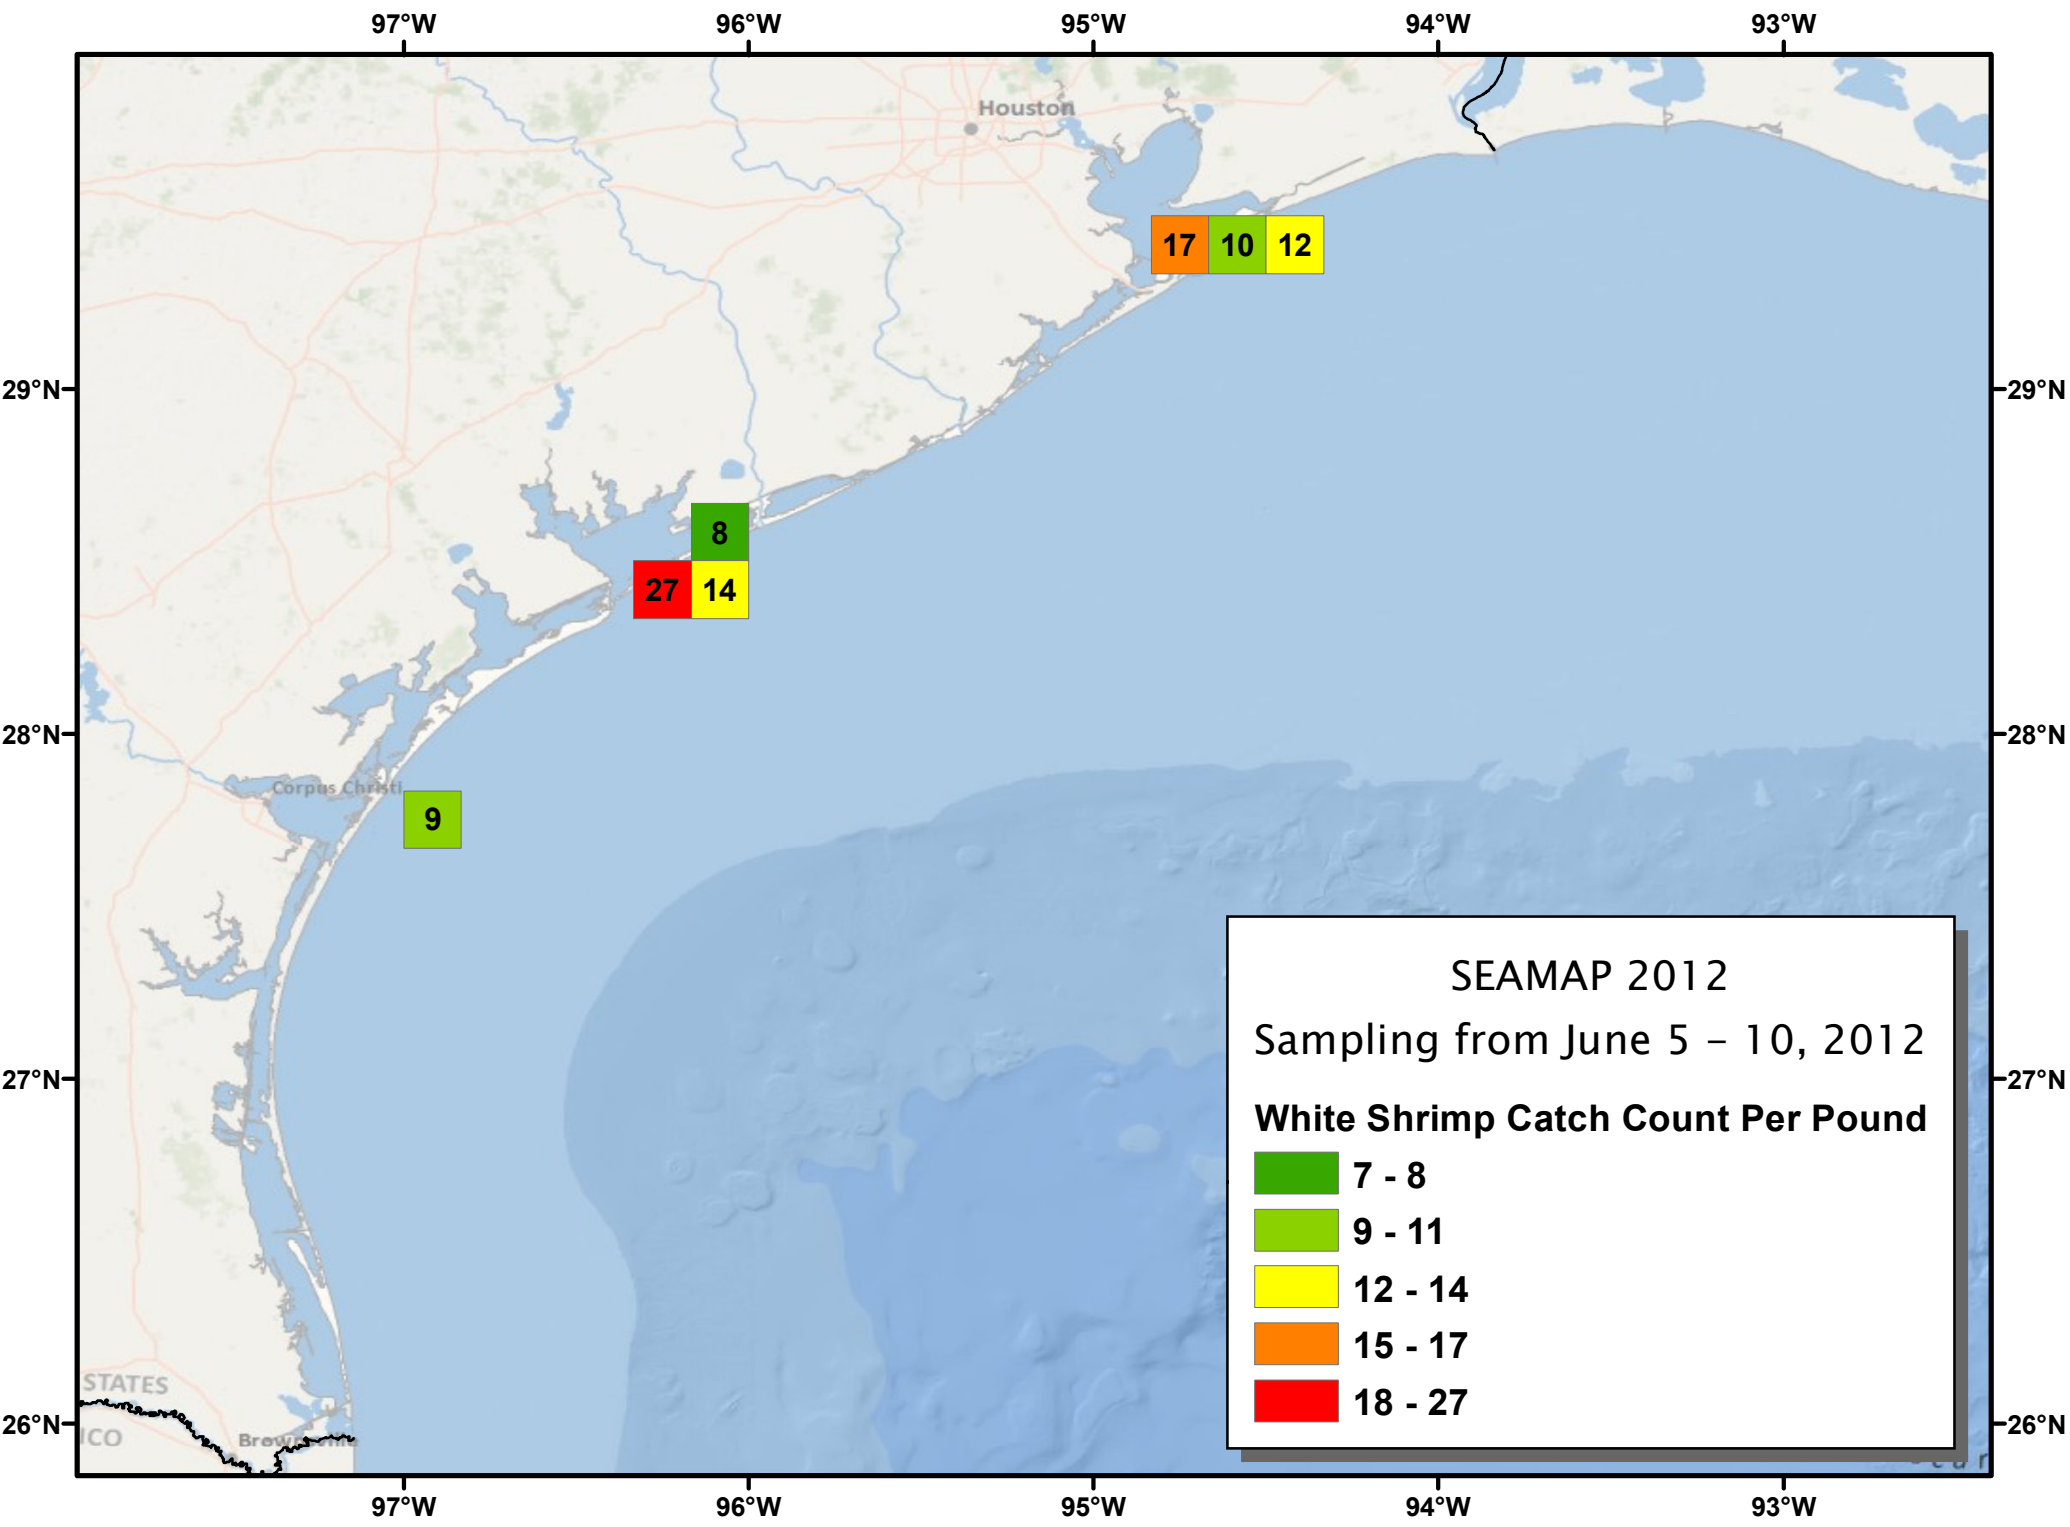

0.3 0.8 0.3  
7.4

0.5  
0.2 0.8

0.1 0.2

0.5

89.4 8.9  
35.5 18.9

6.5

9.1

2.0

**SEAMAP 2012**  
Sampling from June 5 – 10, 2012

**Pink Shrimp Catch Count Per Pound**

	17
	18 - 50