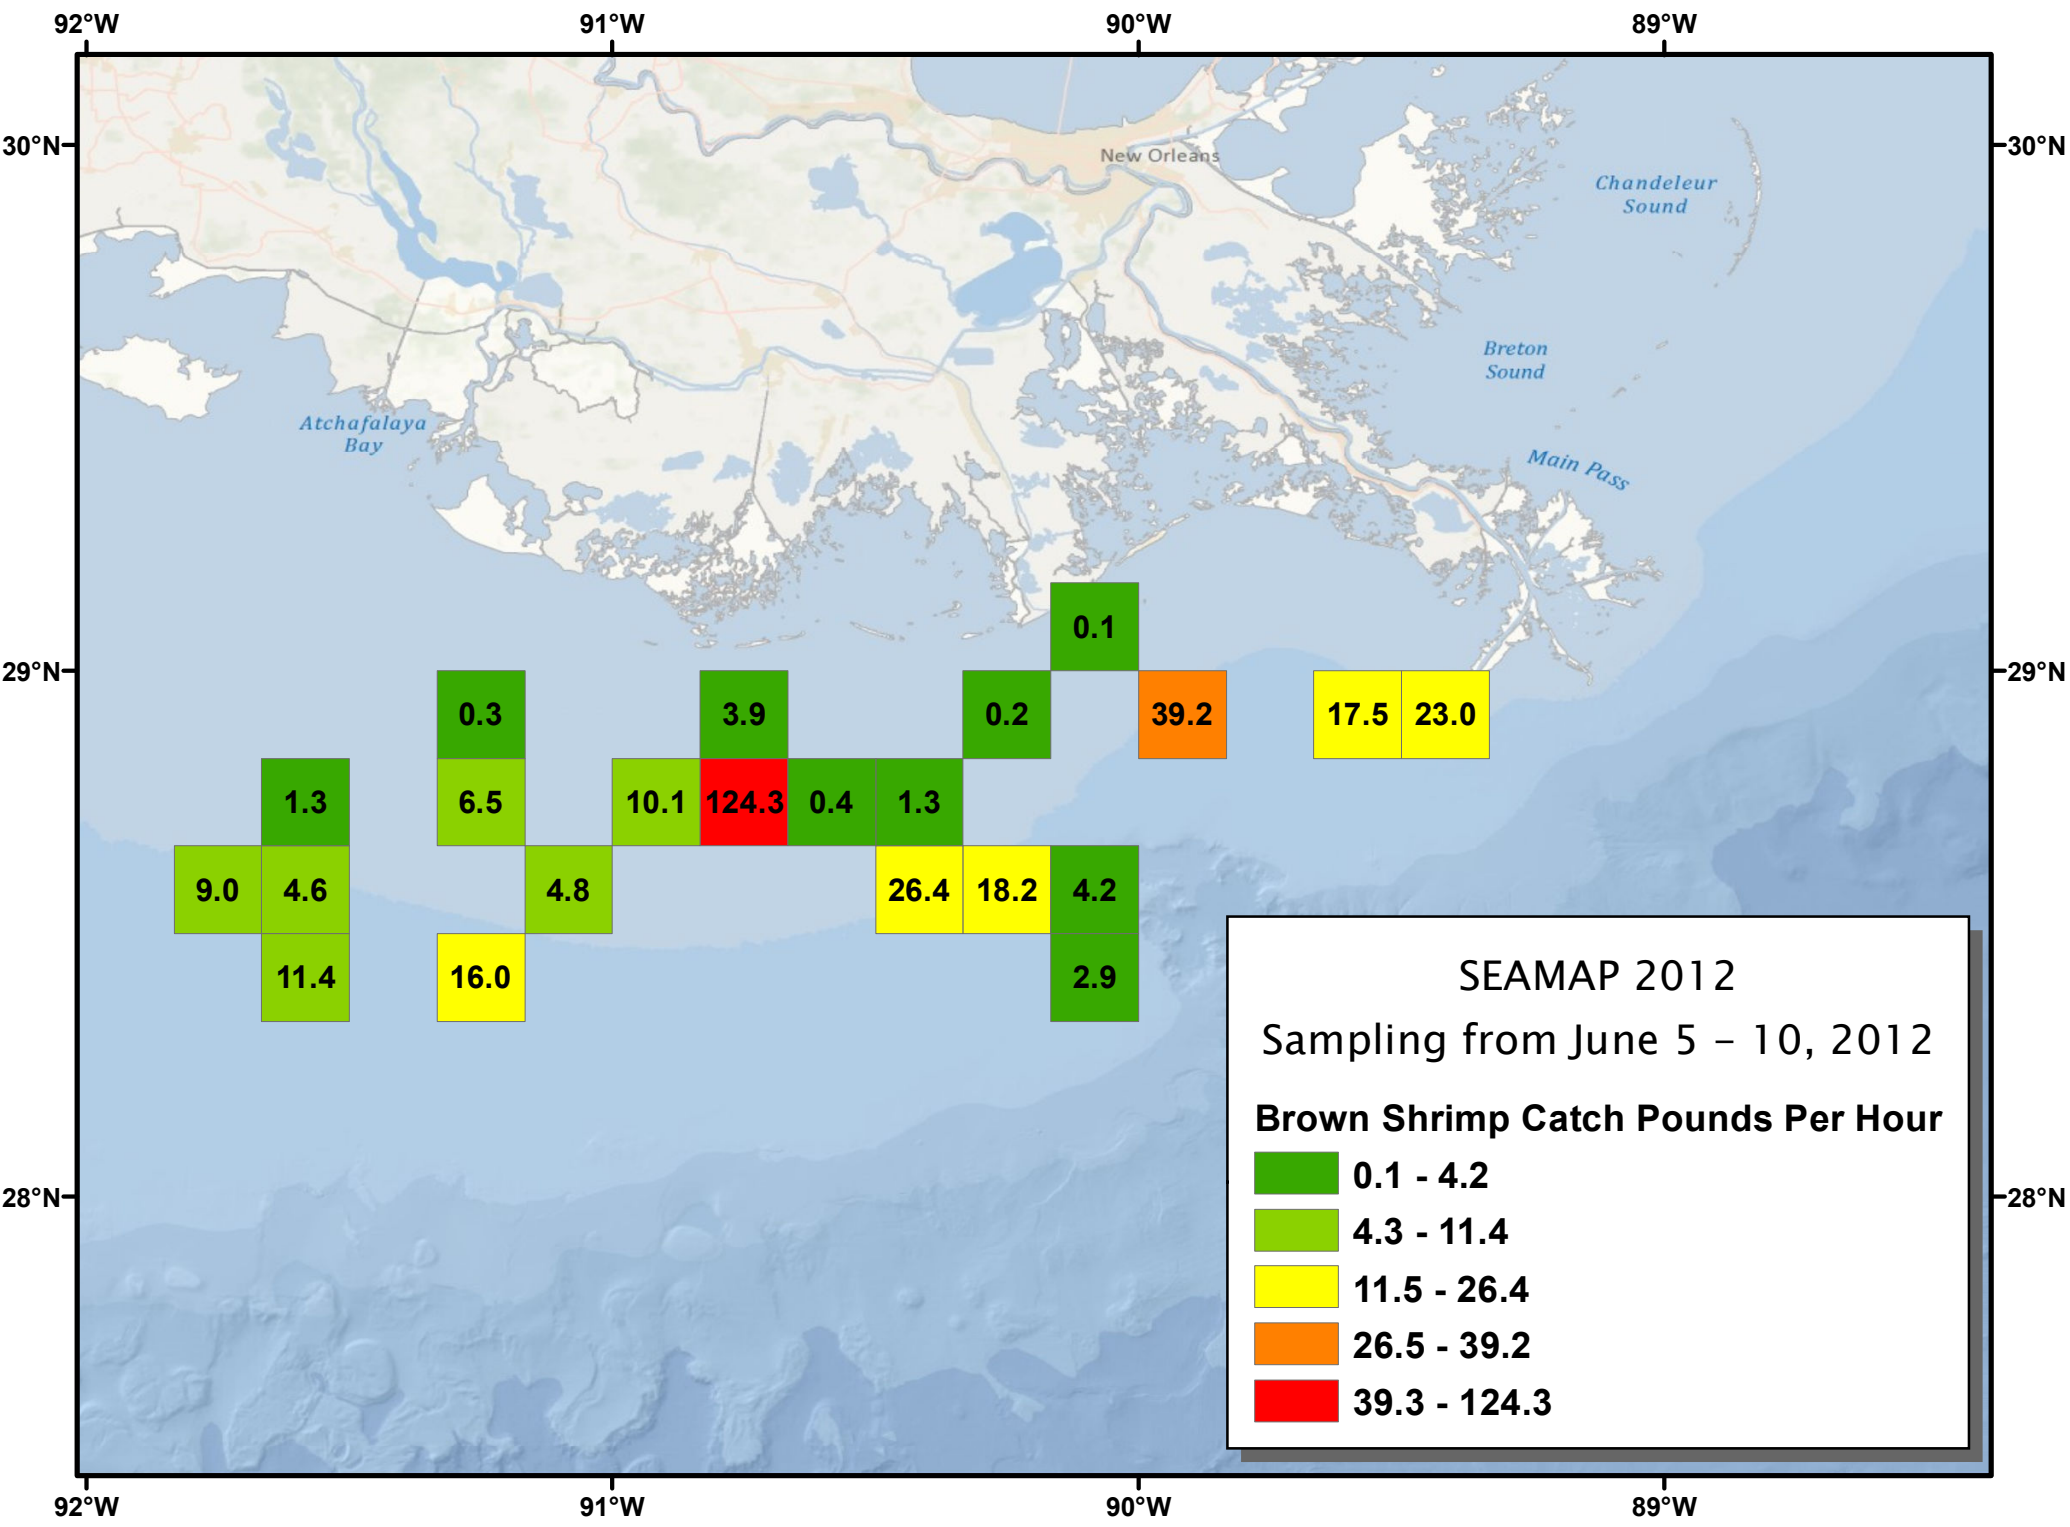

0.3 0.8 0.3  
7.4

0.5  
0.2 0.8

0.1 0.2

0.5

89.4 8.9  
35.5 18.9

6.5

9.1

2.0

**SEAMAP 2012**  
Sampling from June 5 – 10, 2012

**Pink Shrimp Catch Count Per Pound**

	17
	18 - 50