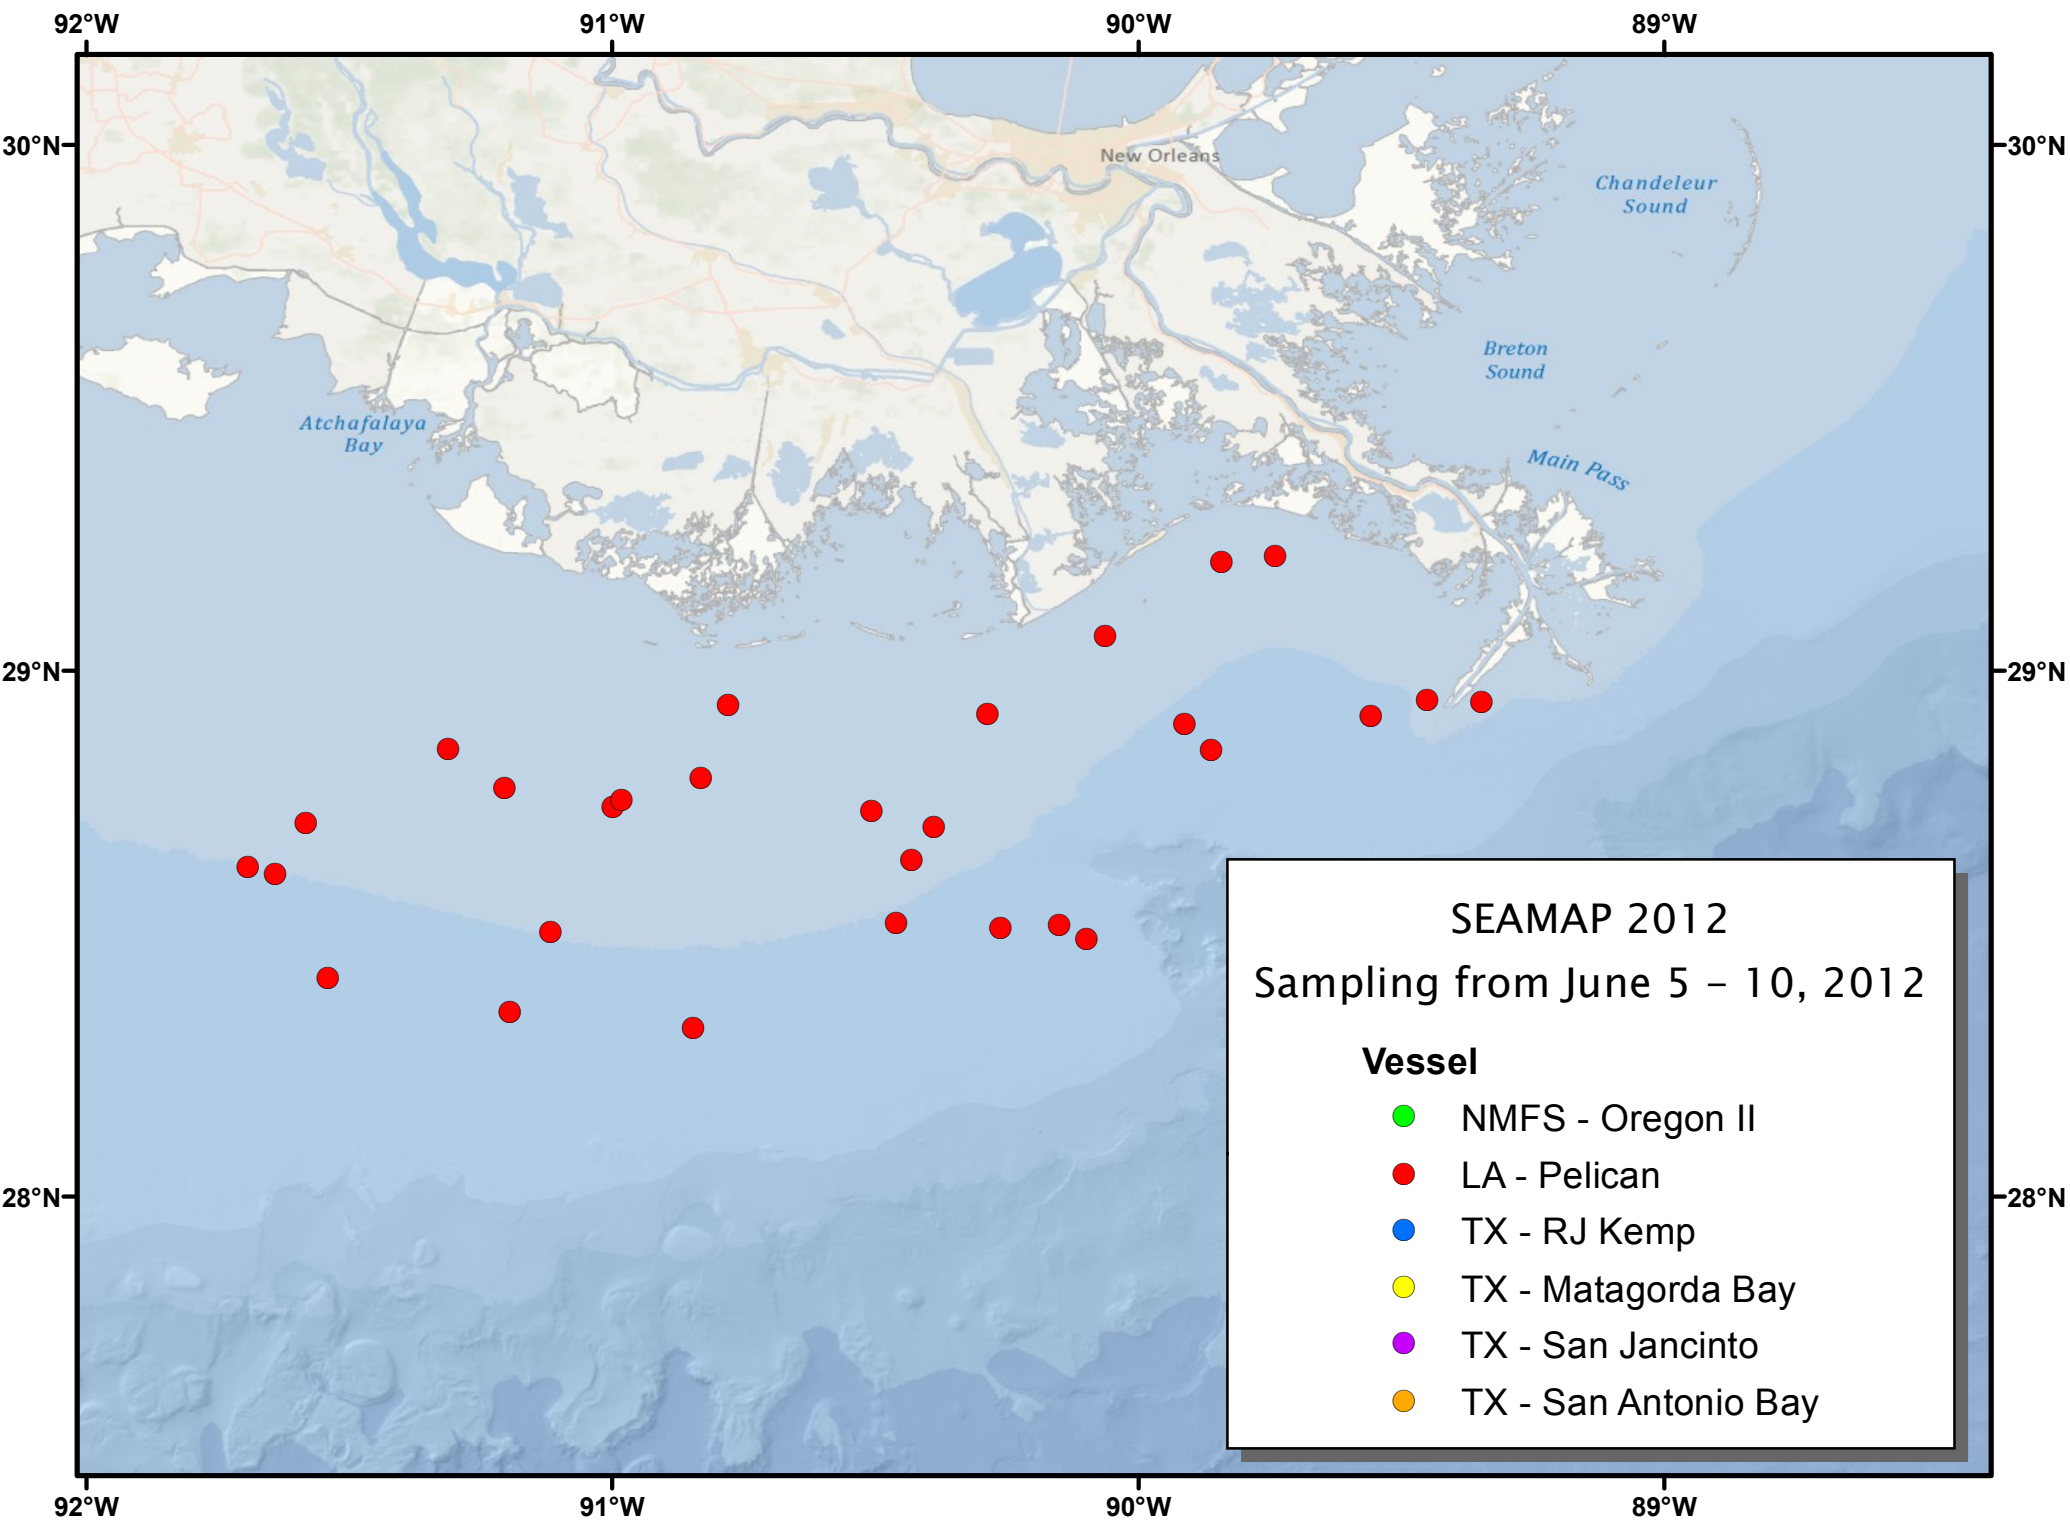

0.3 0.8 0.3  
7.4

0.5  
0.2 0.8

0.1 0.2

0.5

89.4 8.9  
35.5 18.9

6.5

9.1

2.0

**SEAMAP 2012**  
Sampling from June 5 – 10, 2012

**Pink Shrimp Catch Count Per Pound**

	17
	18 - 50